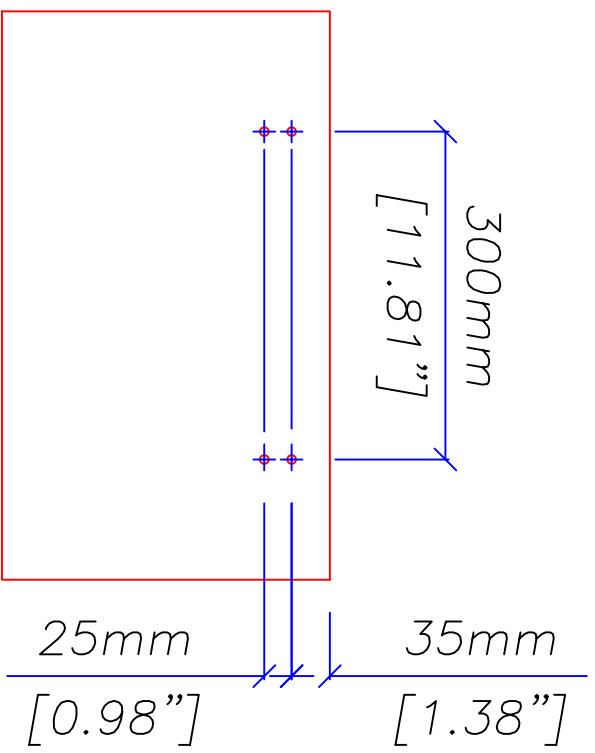

\*NOTE:  
 SHOWN WITHOUT FRONT GRILLE,  
 DIMENSION WITH GRILLE IS 284mm(11.18")

EFFECT 3R