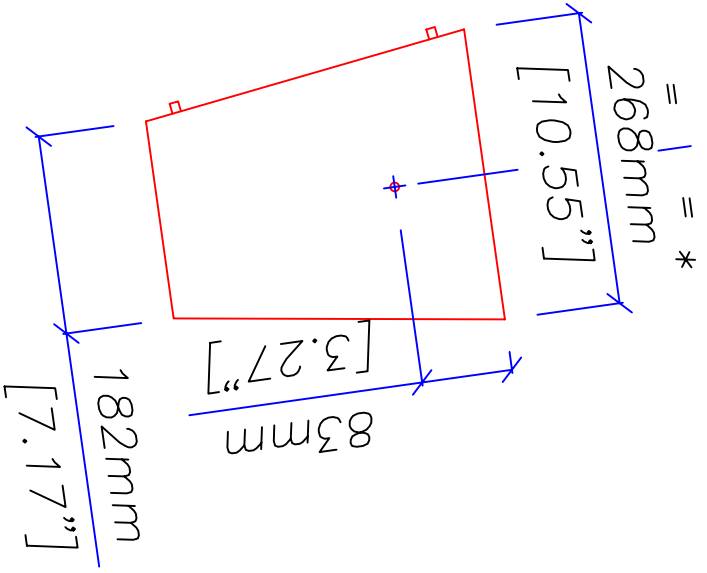

\*NOTE:  
 SHOWN WITHOUT FRONT GRILLE,  
 DIMENSION WITH GRILLE IS 284mm(11.18")

EFFECT 3R