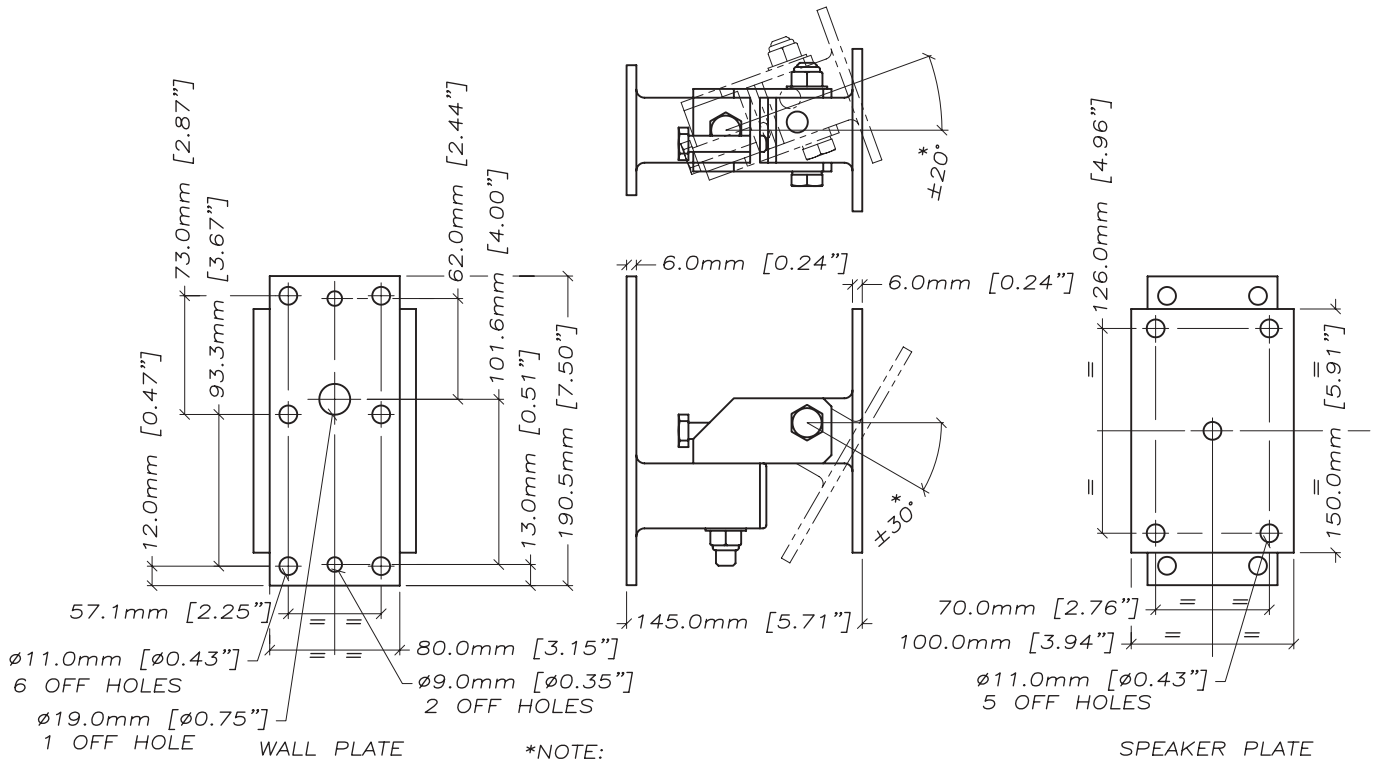

HTKM20

Wall Bracket – EM56 – EM76 – F10 – F12

HTKM20
TO FIT LOUDSPEAKERS EM56-EM76-F10-F12

Century Point, Halifax Road, Cressex Business Park,
 High Wycombe, Buckinghamshire HP12 3SL, England.
 Telephone: +44 (0)1494 535312 Facsimile: +44 (0)1494 438669
 E-mail: info@martin-audio.com
 All information is Copyright © 2003 Martin Audio Ltd.