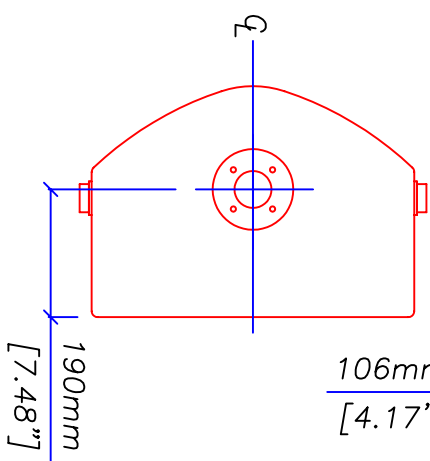

- 2 OFF HOLES  $\varnothing 8.50\text{mm}$  (0.35")
- 1 OFF HOLE  $\varnothing 12.50\text{mm}$  (0.49")
- 4 OFF HOLES  $\varnothing 5.00\text{mm}$  (0.20")

WTUB