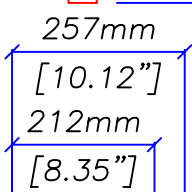

- 2 OFF HOLES  $\varnothing 8.50\text{mm}$  (0.35")
- 1 OFF HOLE  $\varnothing 12.50\text{mm}$  (0.49")
- 4 OFF HOLES  $\varnothing 5.00\text{mm}$  (0.20")

WTUB